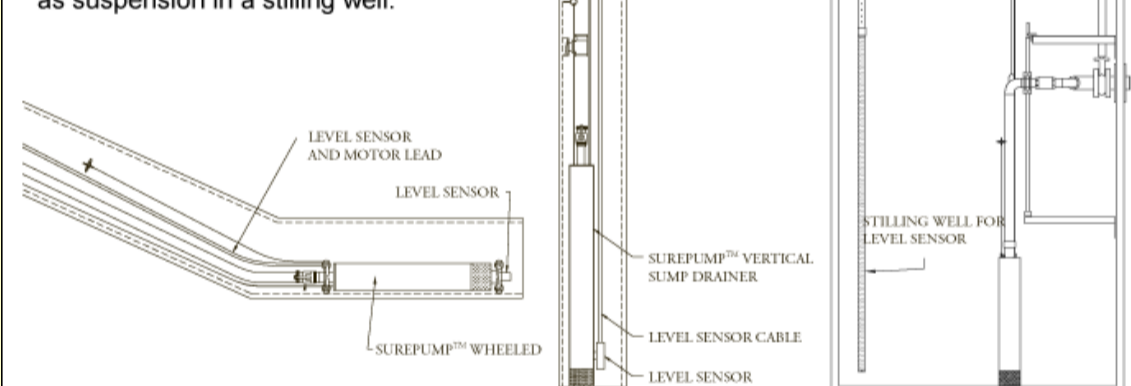

Level sensor installation for both horizontal and vertical SurePump applications as well as suspension in a stilling well.

Suitable applications include:

- Landfills
- Gas Condensate
- Lift Stations
- Tanks
- Wet Wells
- Reservoirs
- Monitoring Wells
- Wastewater
- Chemicals
- Hydrocarbons
- Groundwater
- Potable Water

Contact an Applications Specialist at **1-800-443-7426** or email us at info1@epgco.com for more information.

EPG Sales Reps - We've got you covered!

EPG has representation throughout the United States. We encourage you to reach out to them for your next project in their respective areas. If you know of any qualified sales people located in states in which we are not represented that you would recommend for this role, please let us know.

Lee Supply Co., Inc. 800-876-0533
(PA, MD, WV, VA, OH, DE, NJ, NC, SC, GA)

The Reich Company, Inc. 281-852-7206
(TX, AR, LA, MS, OK, NM)

Diamond Systems, LLC 321-223-7500
(FL, AL, PR)

Pumps Plus, Inc. 248-888-9004
(Lower MI)

Environmental Site Solutions, LLC 503-539-8835
(WA, OR, HI)

Birmingham Equipment Co. 951-735-3240
(CA, AZ, NV)

BJ Associates 847-963-9575(IN) 847-398-2929(IL)
(IN, IL)

Terra Midwest Sales 903-355-3116
(KS, MO, TN, KY)